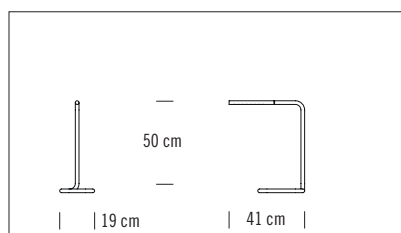

LUM is available in two heights: 50 and 125 cm. It consists of either chrome-plated or black lacquered tubular steel. Warm light power LEDs with a colour temperature in the 2,800 – 3,200 K range. Energy efficiency class A.

Gestell / Frame

Verchromt /
Chrome

Schwarz /
Black

Varianten / Variants

LUM 50

LUM 125

Maße / Measurements

LUM 50