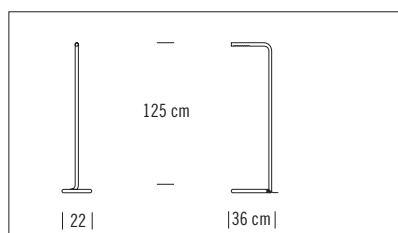

LUM is available in two heights: 50 and 125 cm. It consists of either chrome-plated or black lacquered tubular steel. Warm light power LEDs with a colour temperature in the 2,800 – 3,200 K range. Energy efficiency class A.

Gestell / Frame

Verchromt /
Chrome

Schwarz /
Black

Varianten / Variants

LUM 50

LUM 125

Maße / Measurements

LUM 50